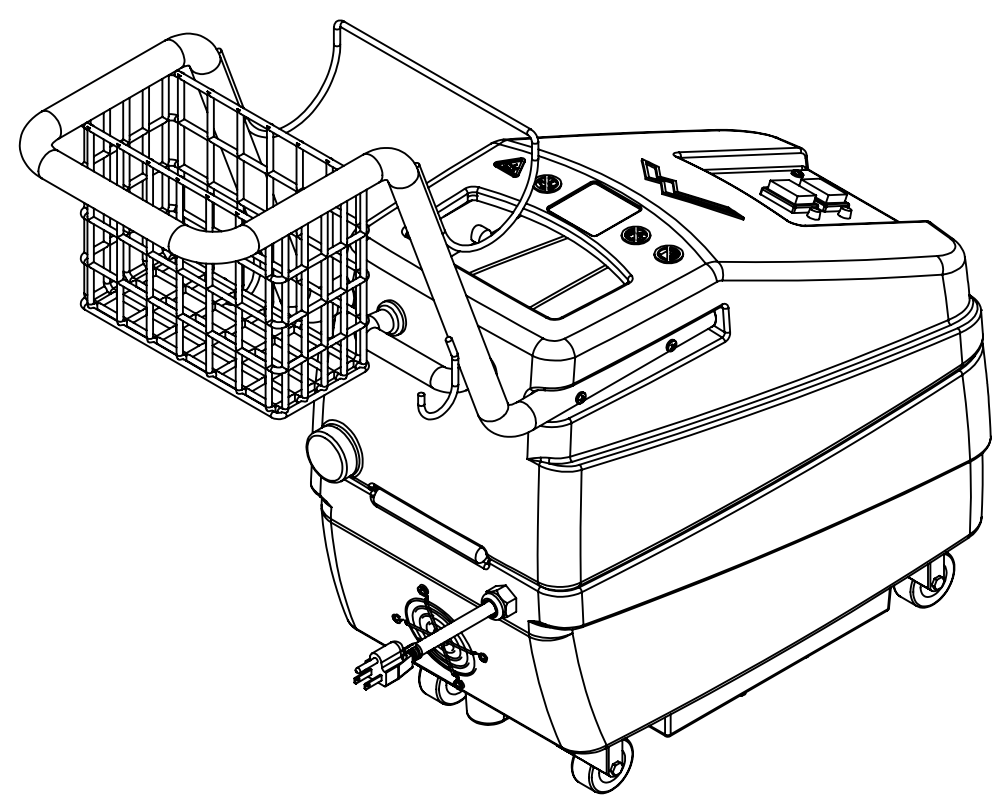

ITEMS NOT SHOWN

PART NO.	DESCRIPTION	QTY	MSRP
E342	harness, electrical, 1500	1	\$39.99 ea
G086	gasket, u channel, 3/16 x 3/4 x 15/32	1	\$9.99 ea
G108	wrap, velcro, neoprene, injector bottle	1	\$4.99 ea
VS01	steam gun w\hose, vapor steamer cleaner	1	\$29.99 ea
VS03	2 in 1 steam attachment	1	\$12.99 ea
VS04	small nylon brush	3	\$5.99 ea
VS05	large nylon brush	3	\$6.99 ea
VS06	detail nozzle	1	\$4.99 ea
VS07	jet nozzle attchement	3	\$4.99 ea
VS10	accessory adapter	1	\$4.99 ea
VS12	cotton cover	3	\$4.99 ea
VS15	metal brush	3	\$12.99 ea
VS16	gum scraper tool	3	\$5.99 ea