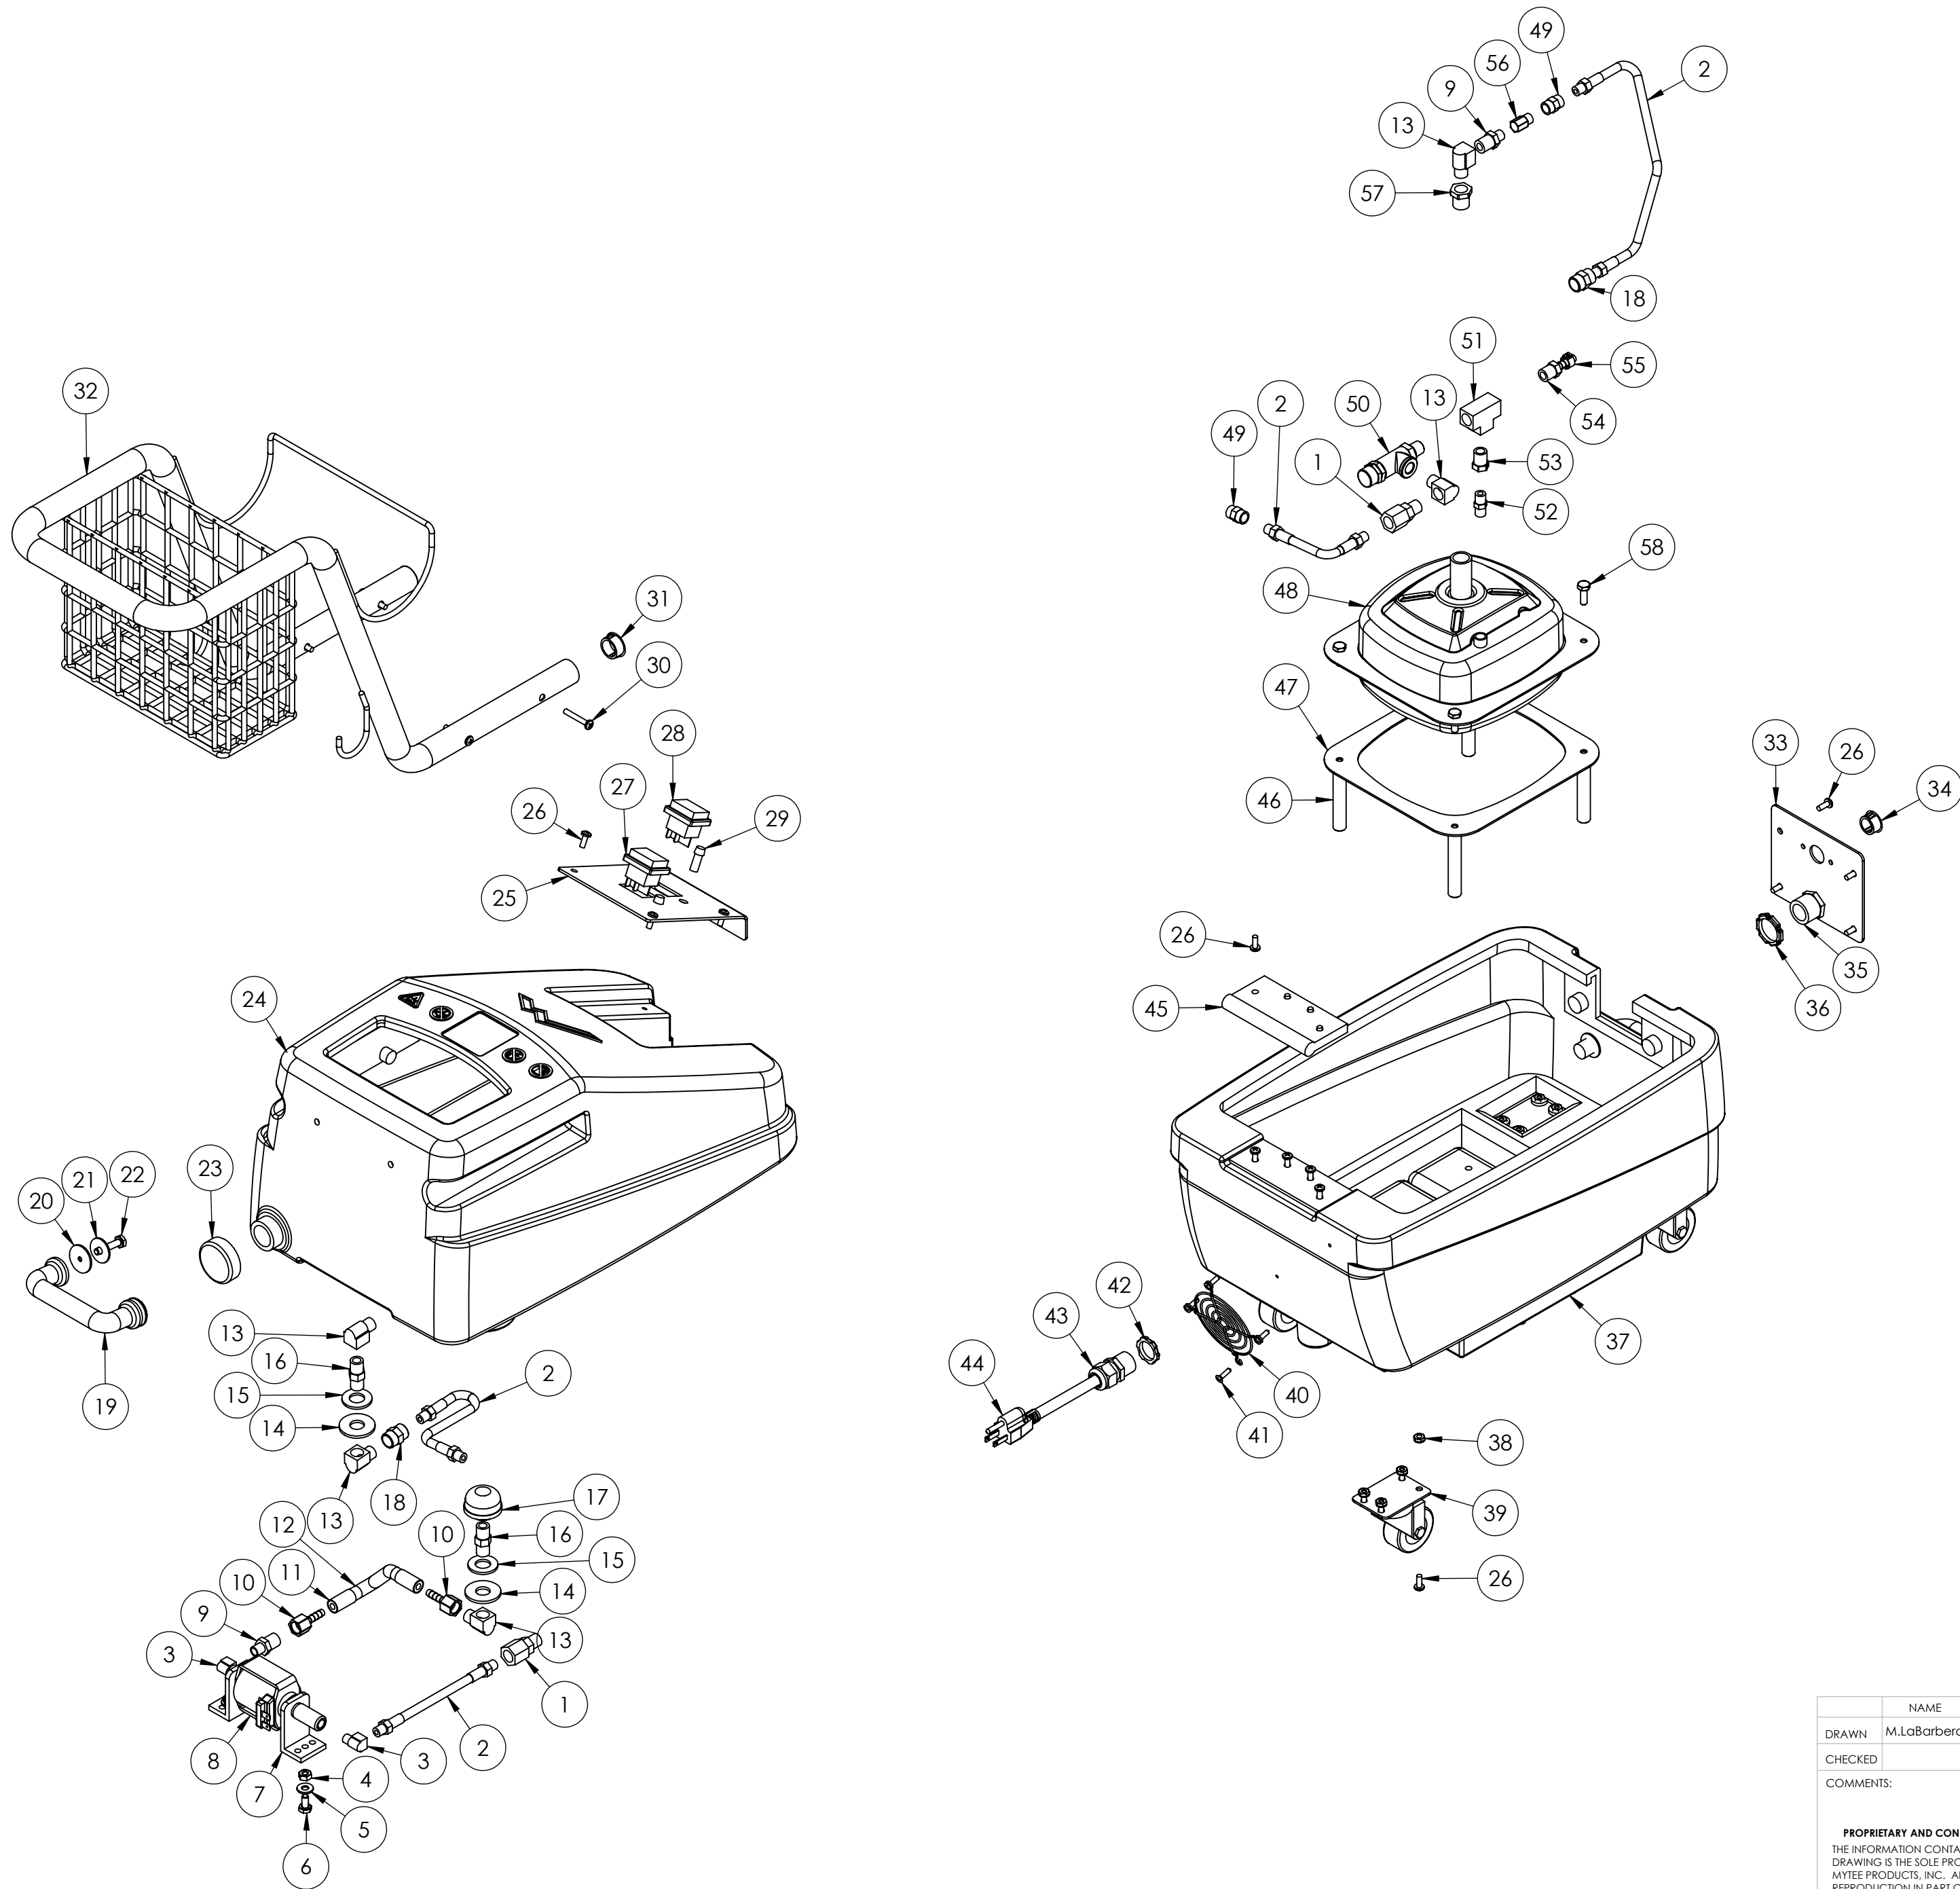

NAME	DATE	MYTEE PRODUCTS, INC. 858-679-1191		
DRAWN	M.LaBarbera	9/2015	TITLE:		
CHECKED			Vapor Steamer		
COMMENTS:			SIZE	DWG. NO.	
PROPRIETARY AND CONFIDENTIAL THE INFORMATION CONTAINED IN THIS DRAWING IS THE SOLE PROPERTY OF MYTEE PRODUCTS, INC. ANY REPRODUCTION IN PART OR AS A WHOLE WITHOUT THE WRITTEN PERMISSION OF MYTEE PRODUCTS, INC. IS PROHIBITED.			C	1500	
			SCALE: 1:24	DO NOT SCALE DRAWING	REV OD
			SHEET 2 OF 2